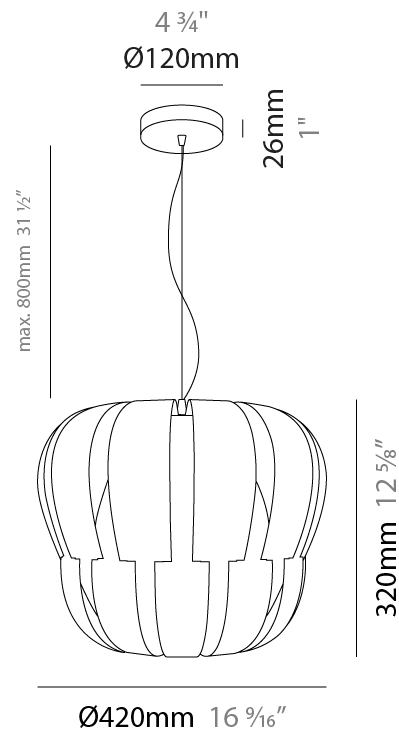

PROJECT	
TYPE	
SPECIFIER	
QUANTITY	
DATE	

QUEEN SUSPENSION

D61043- : D61043-WHI

base number

1. To build a product code in our configurator select the specify button on the base model # product page
2. To build a manual product code on this datasheet choose from the options listed below in blue font and add the suffix to the base model #

GENERAL

Series: Queen
Partner: Linea Zero
Division: Design
Installation: Suspension
Product Type: Pendant
Mounting Location: Ceiling

PHYSICAL

Shape: Abstract
Diameter (mm): 420
Diameter (in): 16 ³/₁₆
Height (mm): 320
Height (in): 12 ⁵/₈
Max. Overall Height (mm): 1120
Max. Overall Height (in): 44 ¹/₈
Weight (kg): 3.2
Weight (lbs): 6.999
Diffuser: White - Polilux® Shade
Fixture Material: Polilux™/ Metal holder
Primary Material: Non-Static Polilux
Cable Details: Cable length 31" - Transparent

ELECTRICAL

Number of Lamps: 1
Lamp Type: LED Retrofit
Bulb Included: Bulb Not Included
Total Output Wattage (W): 7
Max. Wattage Per Lamp (W): 7
Lamp Base: E26
Input Voltage (V): 120

LED

OPTICAL

RATINGS AND CERTIFICATIONS

Certified By: CSA Certified to UL and CSA Standards
IP rating: IP20