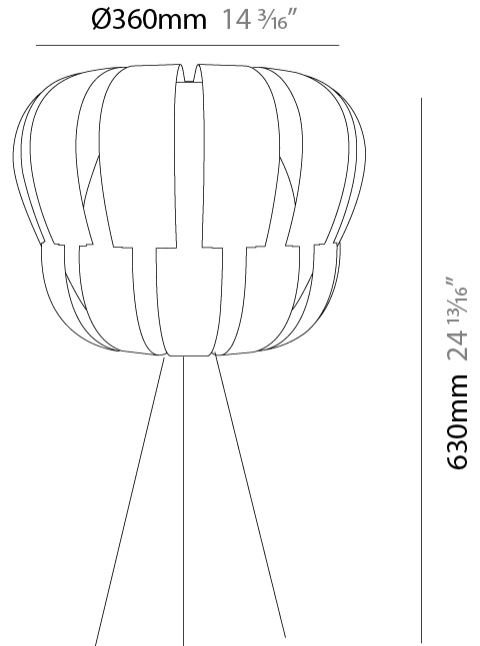

PROJECT	_____
TYPE	_____
SPECIFIER	_____
QUANTITY	_____
DATE	_____

QUEEN PORTABLE

D64036-

base number   Finish
Options

1. To build a product code in our configurator select the specify button on the base model # product page
2. To build a manual product code on this datasheet choose from the options listed below in blue font and add the suffix to the base model #

GENERAL

Series: Queen
Partner: Linea Zero
Division: Design
Installation: Portable
Product Type: Table
Mounting Location: Table

PHYSICAL

Shape: Abstract
Diameter (mm): 360
Diameter (in): 14 ³/₁₆
Height (mm): 630
Height (in): 24 ¹³/₁₆
Diffuser: Polilux™ Shade - See Finish Options
Fixture Finish: WHI / SIL / NGD / COP / PKM
Fixture Material: Polilux™/ Metal holder
Primary Material: Non-Static Polilux

ELECTRICAL

Number of Lamps: 1
Lamp Type: LED Retrofit
Bulb Included: Bulb Not Included
Max. Wattage Per Lamp (W): 3
Lamp Base: E12
Input Voltage (V): 120

LED

OPTICAL

RATINGS AND CERTIFICATIONS

Certified By: Certified for North American Standards
IP rating: IP20